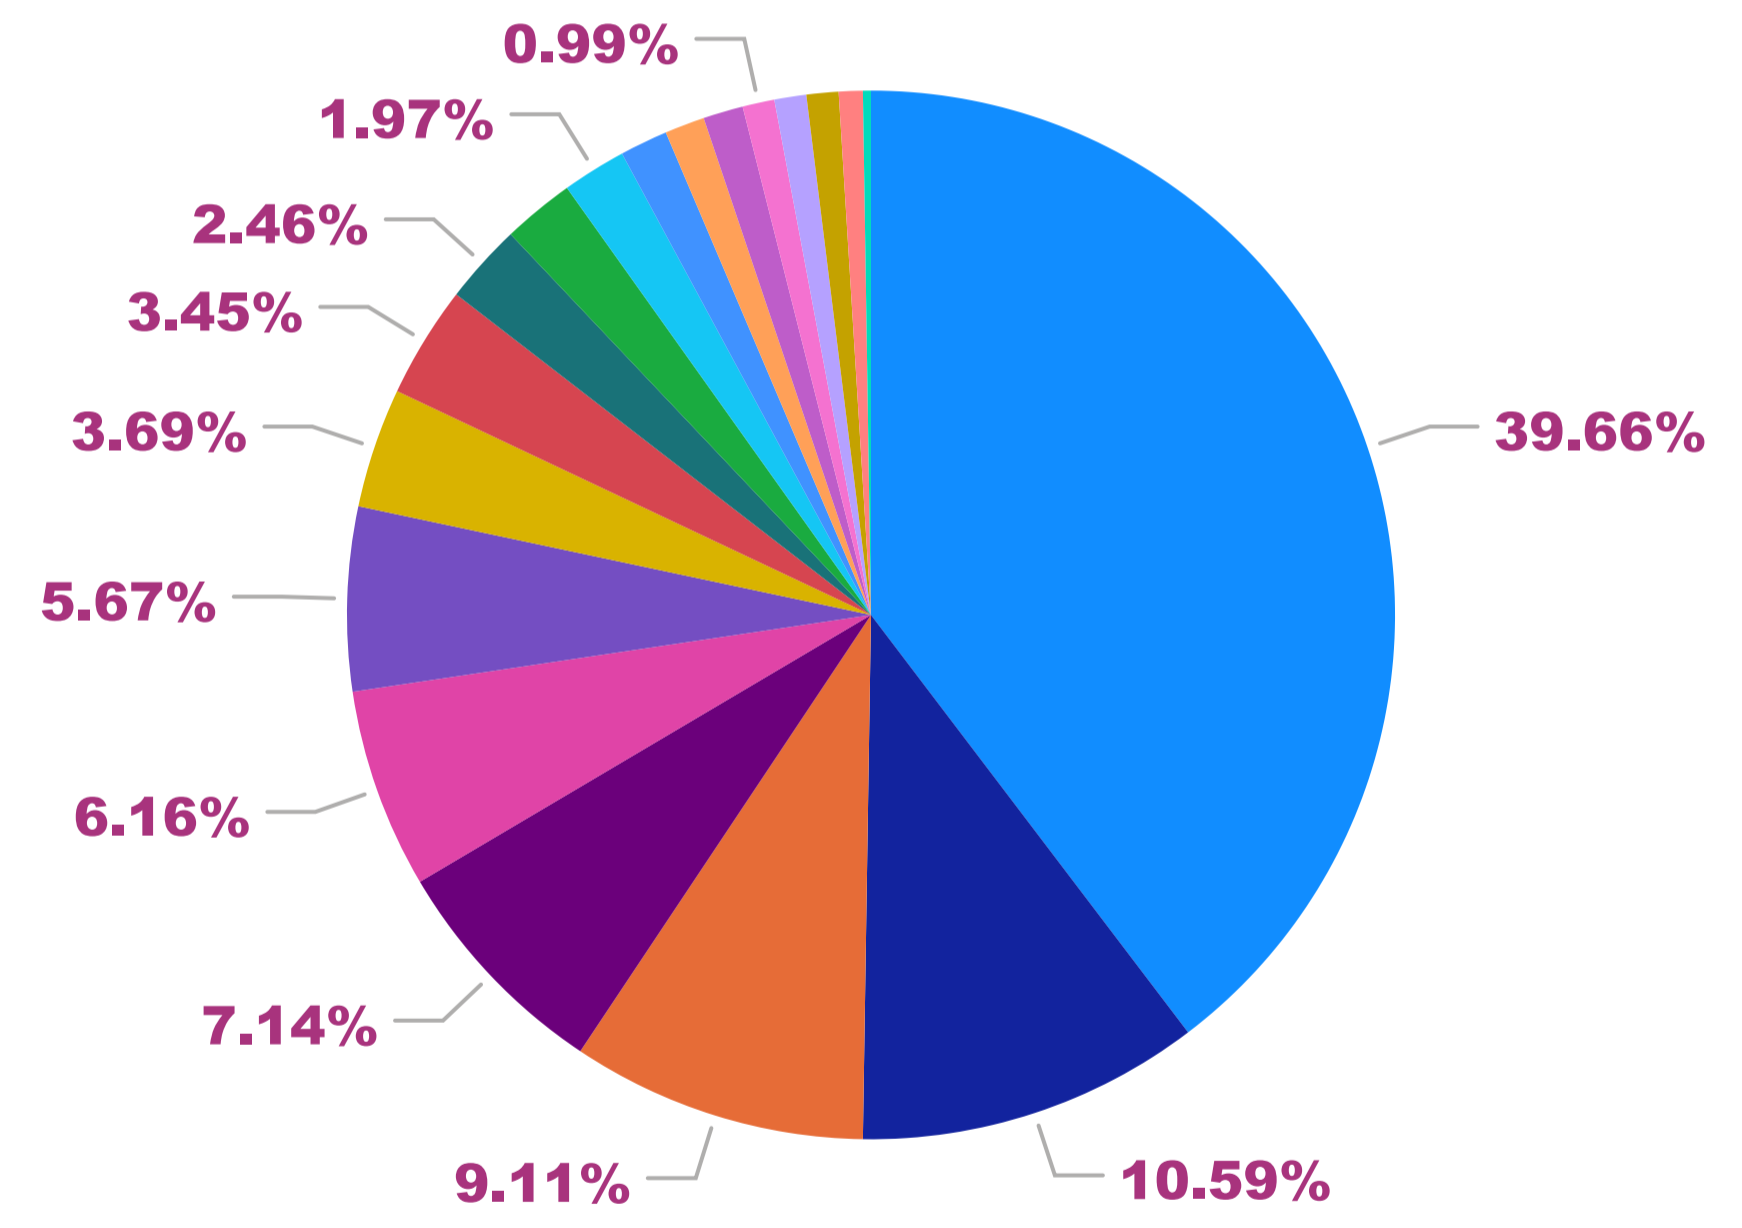

Mount Gambier- Organisation Count by Primary Category (FY 2021-2022)

Recreation
Community Organisation & Development
Health & Disability
Service Moved or Closed
Personal & Family Support
Education
Communication & Information Services
Religions & Philosophies
Finance, Income, Business
Accommodation
Environment & Heritage
Law & Justice
Citizenship, Nationality
Material & Practical Needs
Animals, Birds
Employment
Public Safety
Government
Transport

% Sessions by Primary Category

1. **Primary Category**
2. Recreation
   - Community Organisation ...
   - Health & Disability
   - Service Moved or Closed
   - Personal & Family Support
   - Education
   - Communication & Informat...
   - Religions & Philosophies
   - Finance, Income, Business
   - Accommodation
   - Environment & Heritage
   - Law & Justice