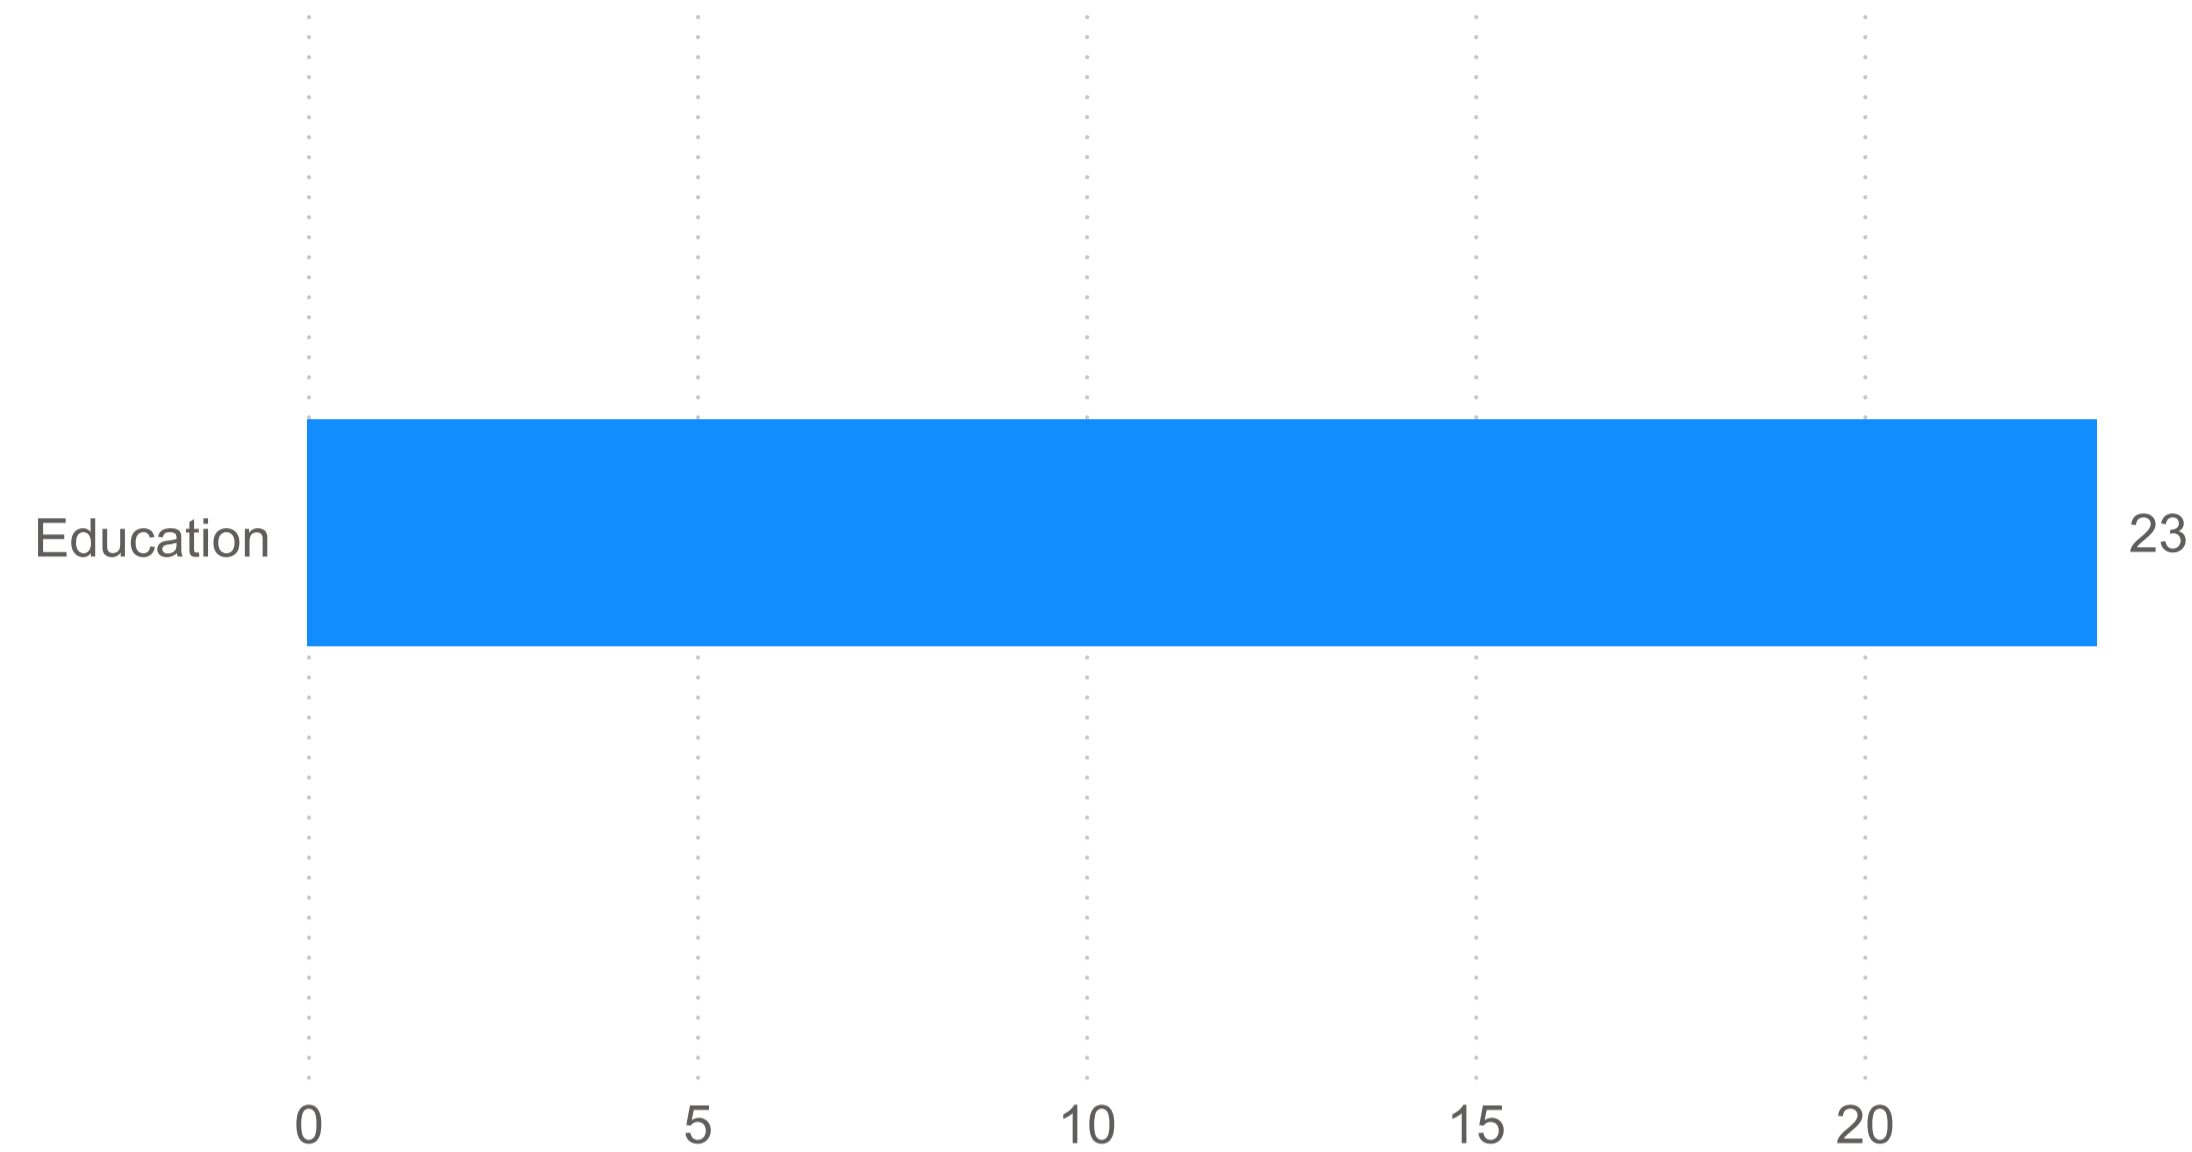

Total No. of Sessions

244

Sum of Sessions

Total No. of New Users

183

Organisation

University of South Australia Centre for Regional Engagement - Mount Gambier Campus

U3A Mount Gambier