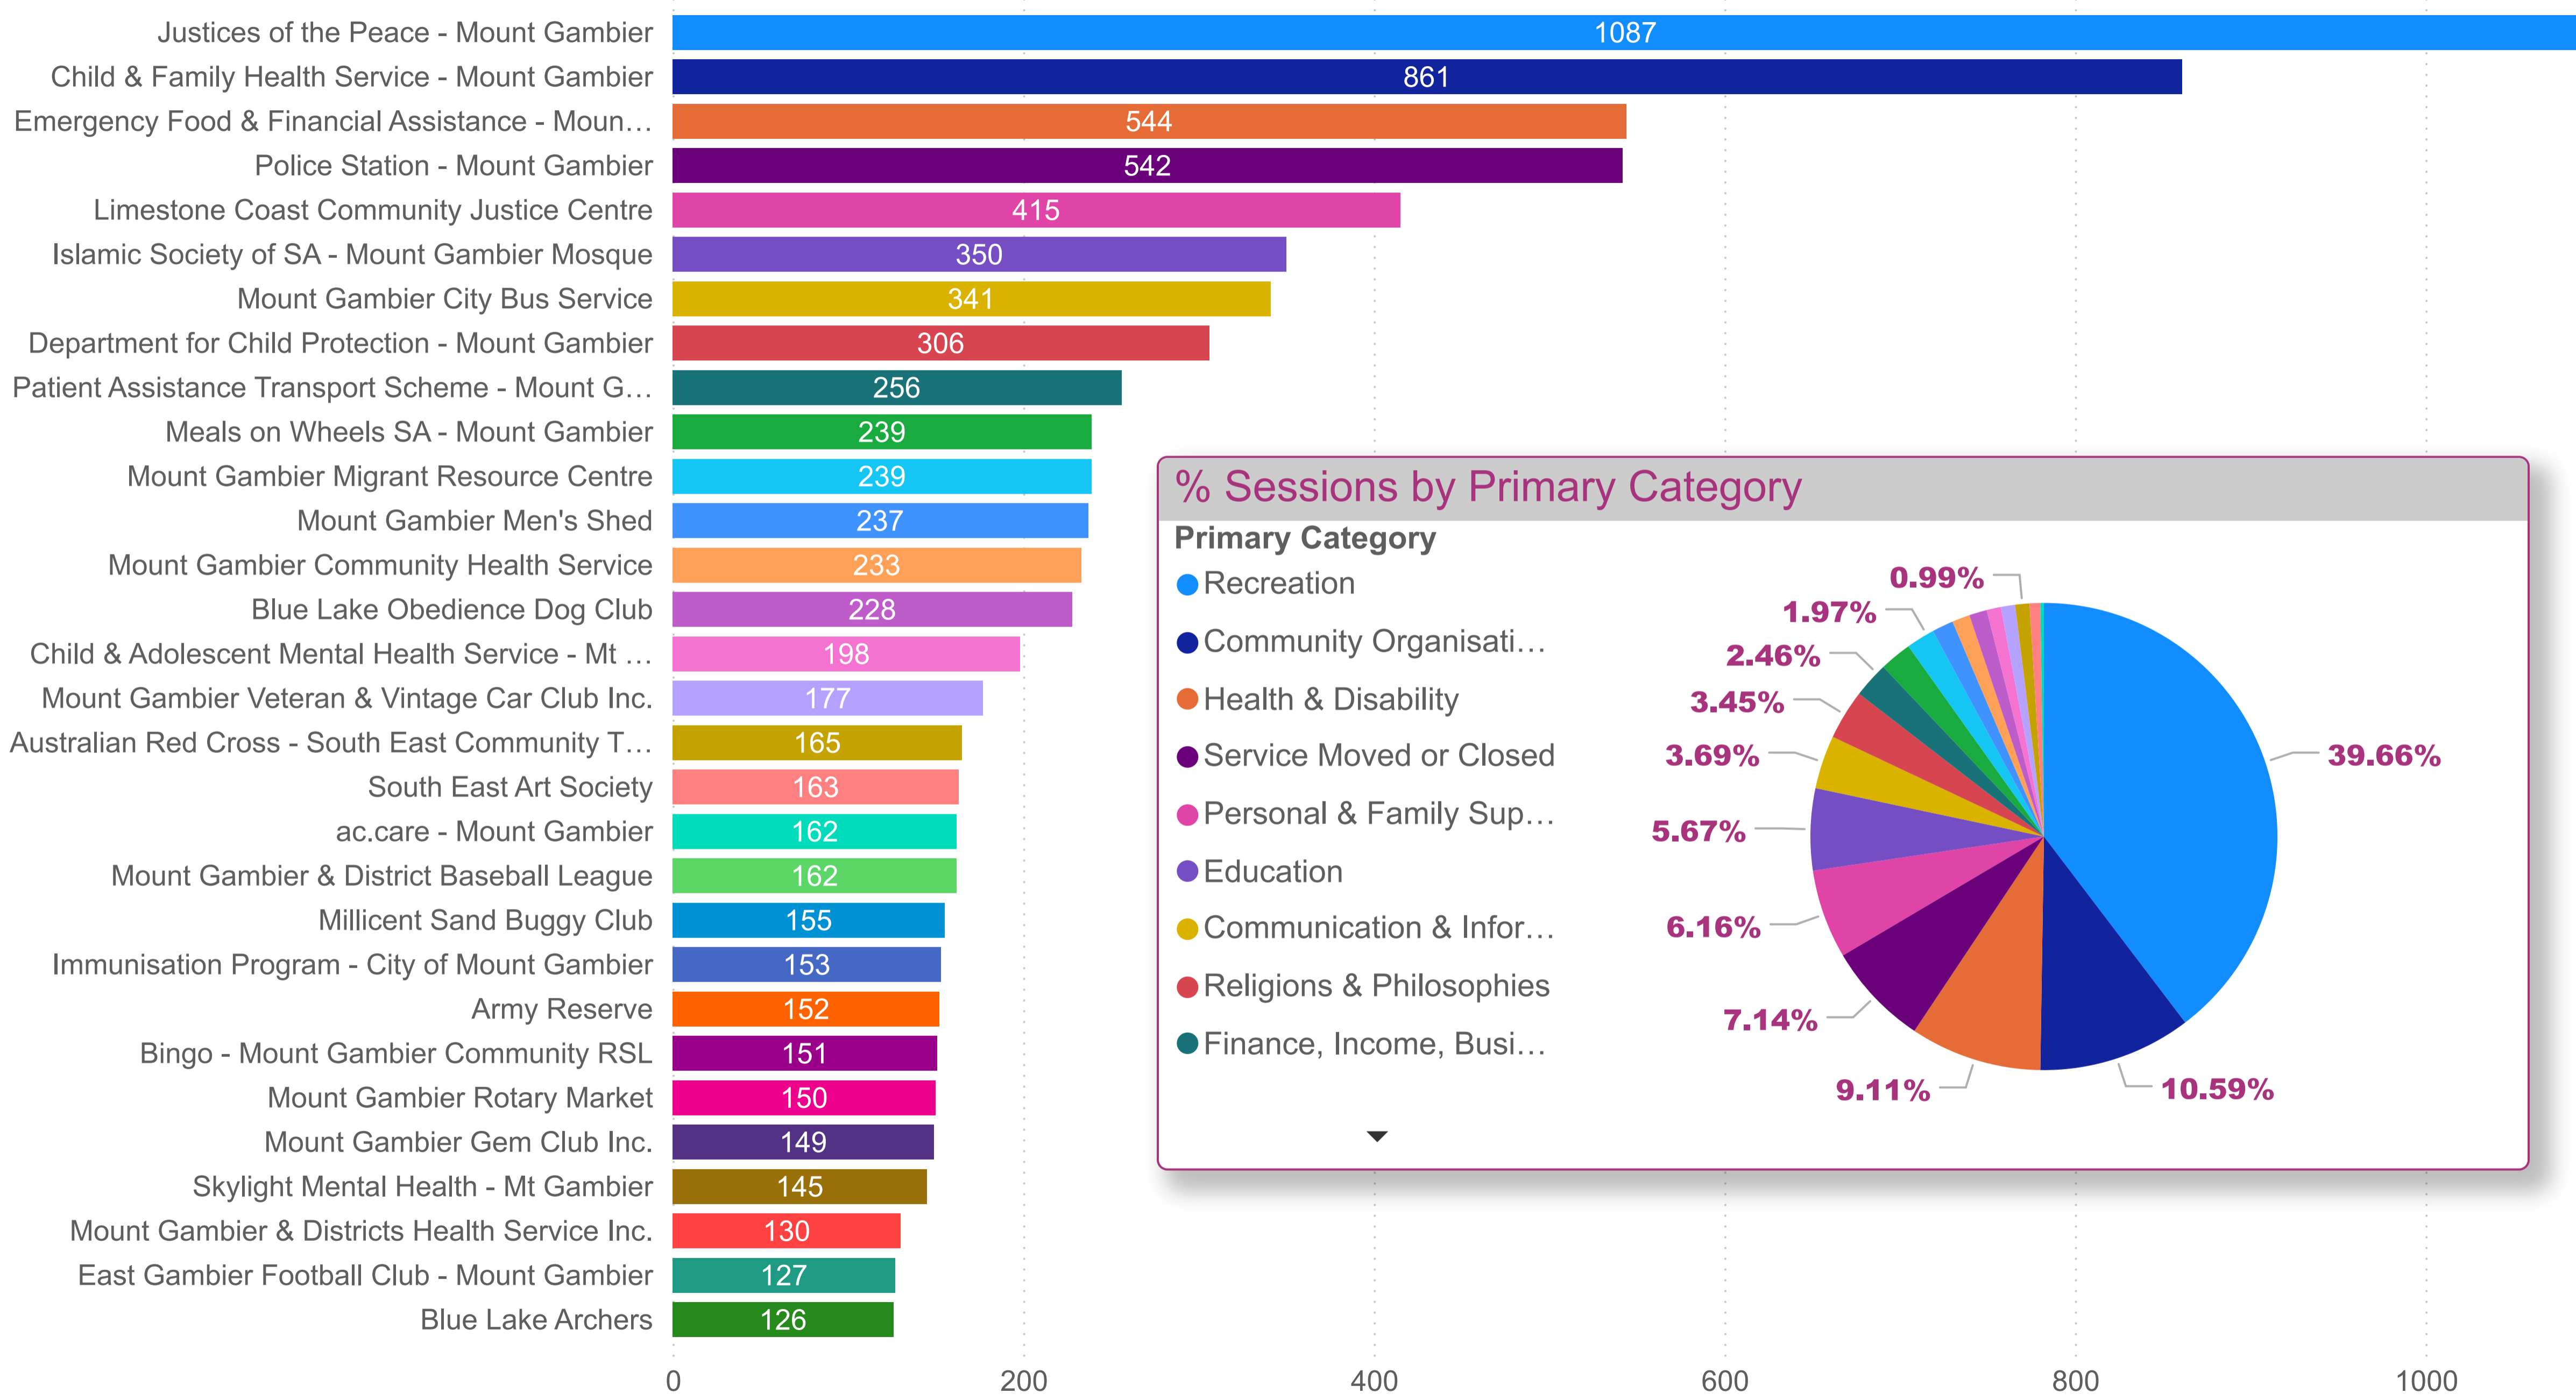

Mount Gambier- Sessions by Organisation (FY 2021-2022)