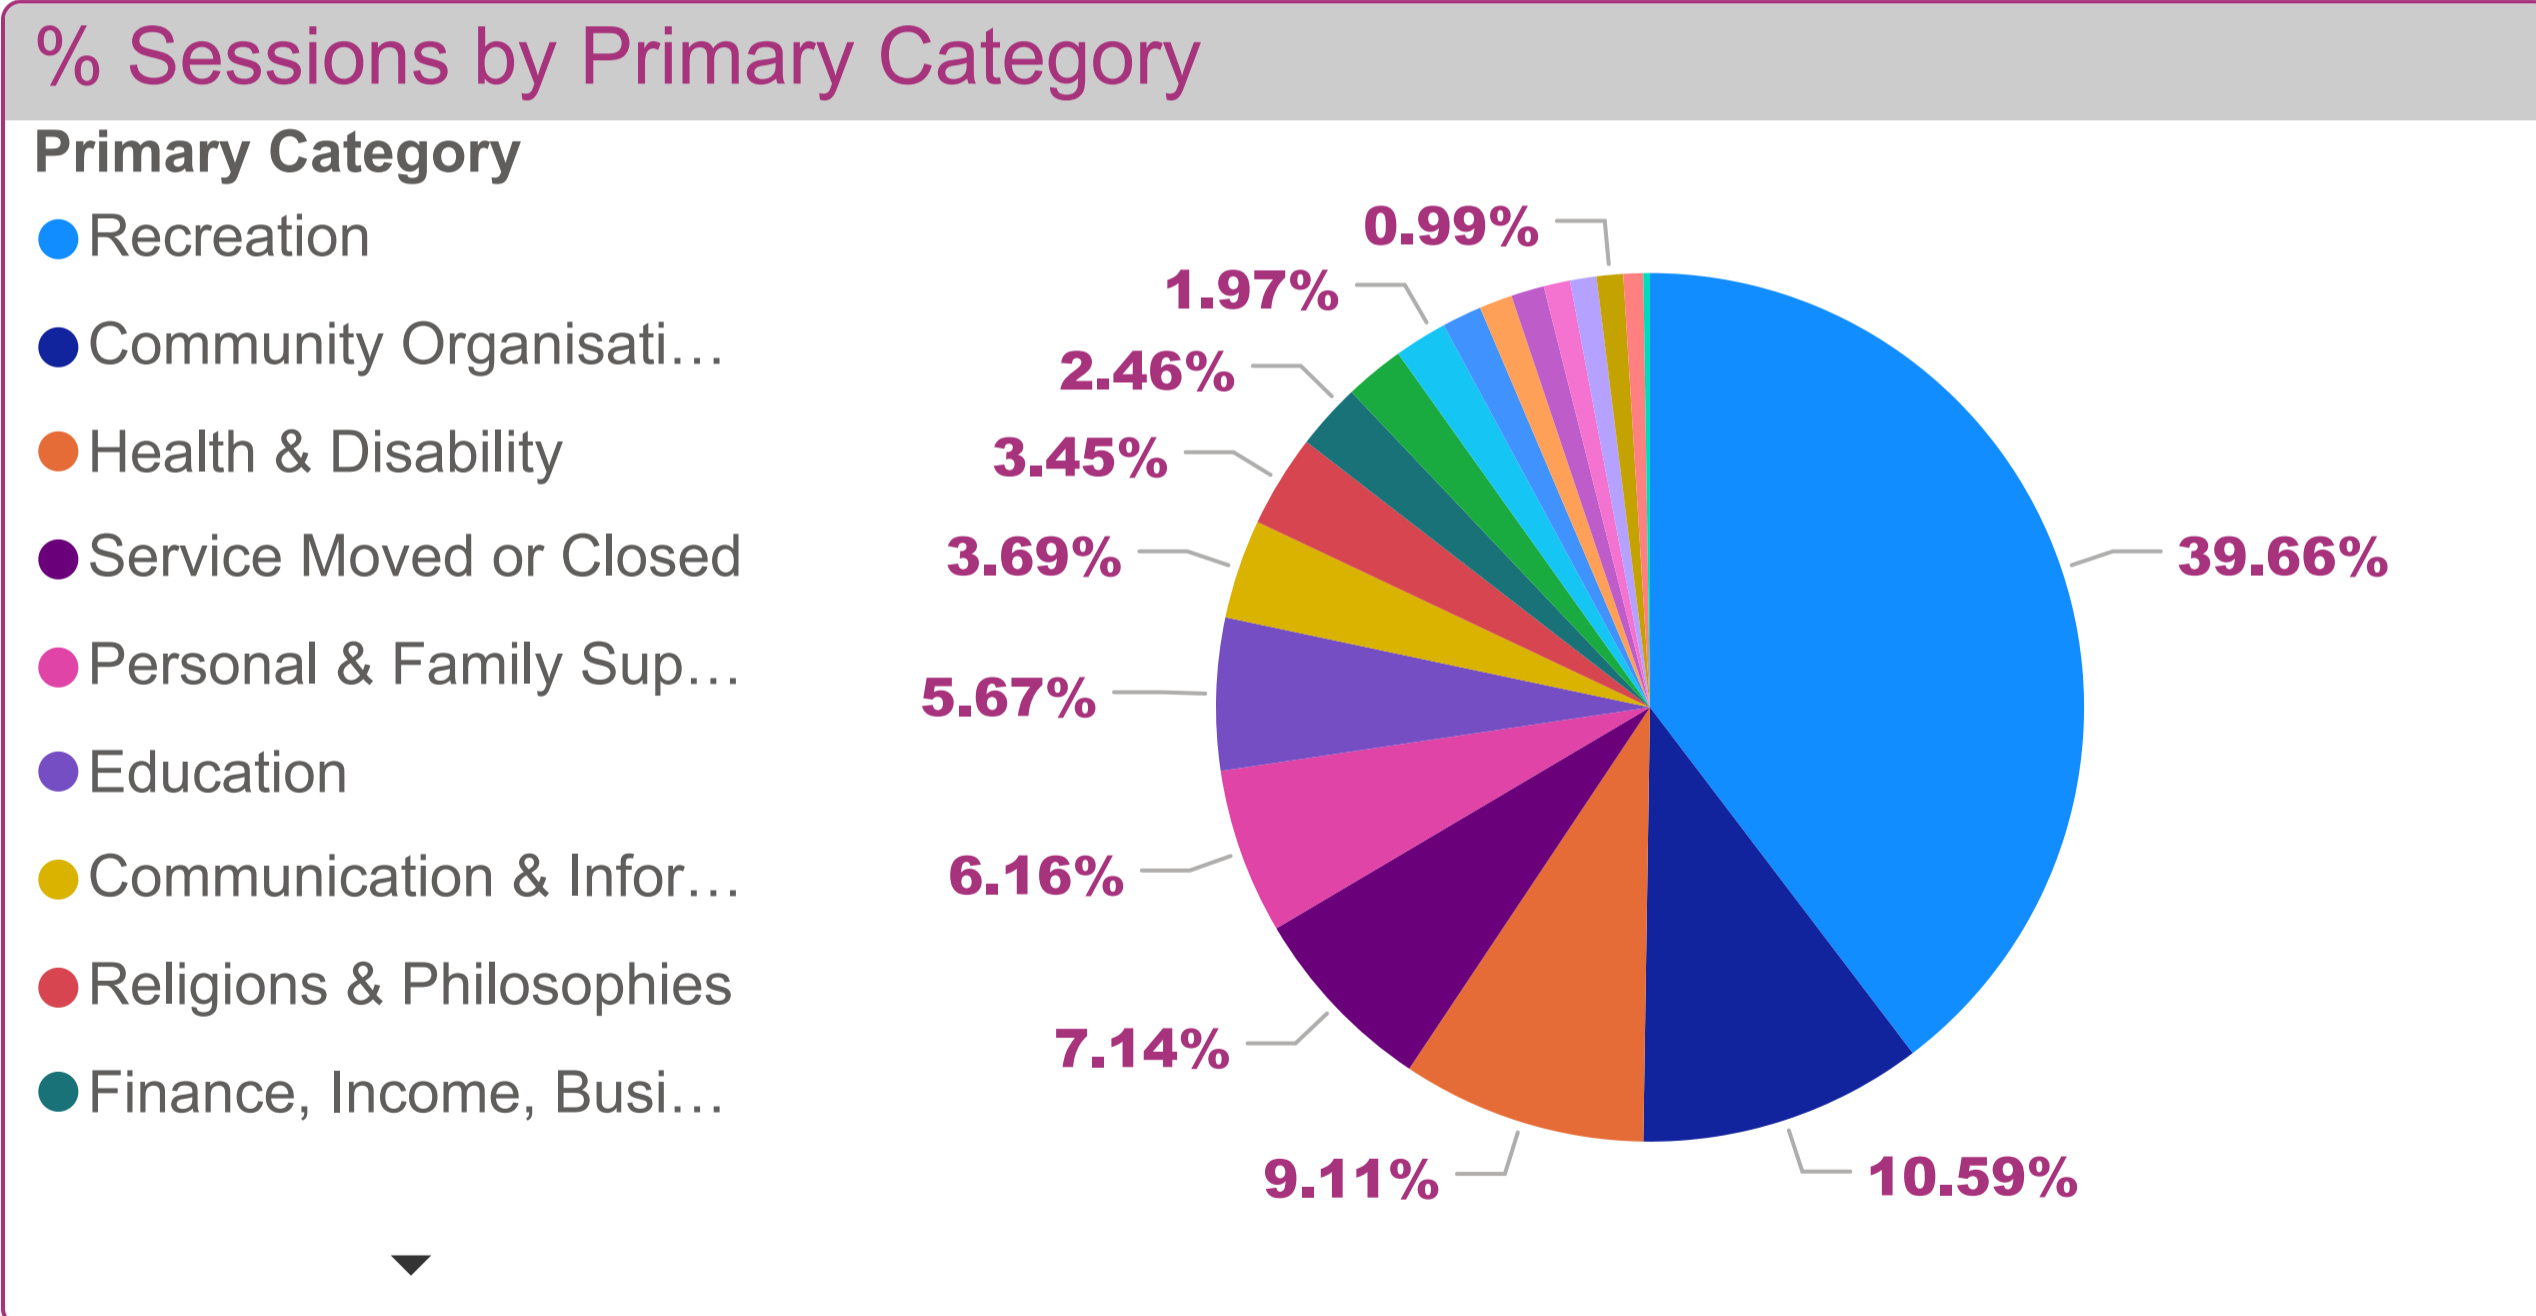

Mount Gambier- Sessions by Organisation (FY 2021-2022)