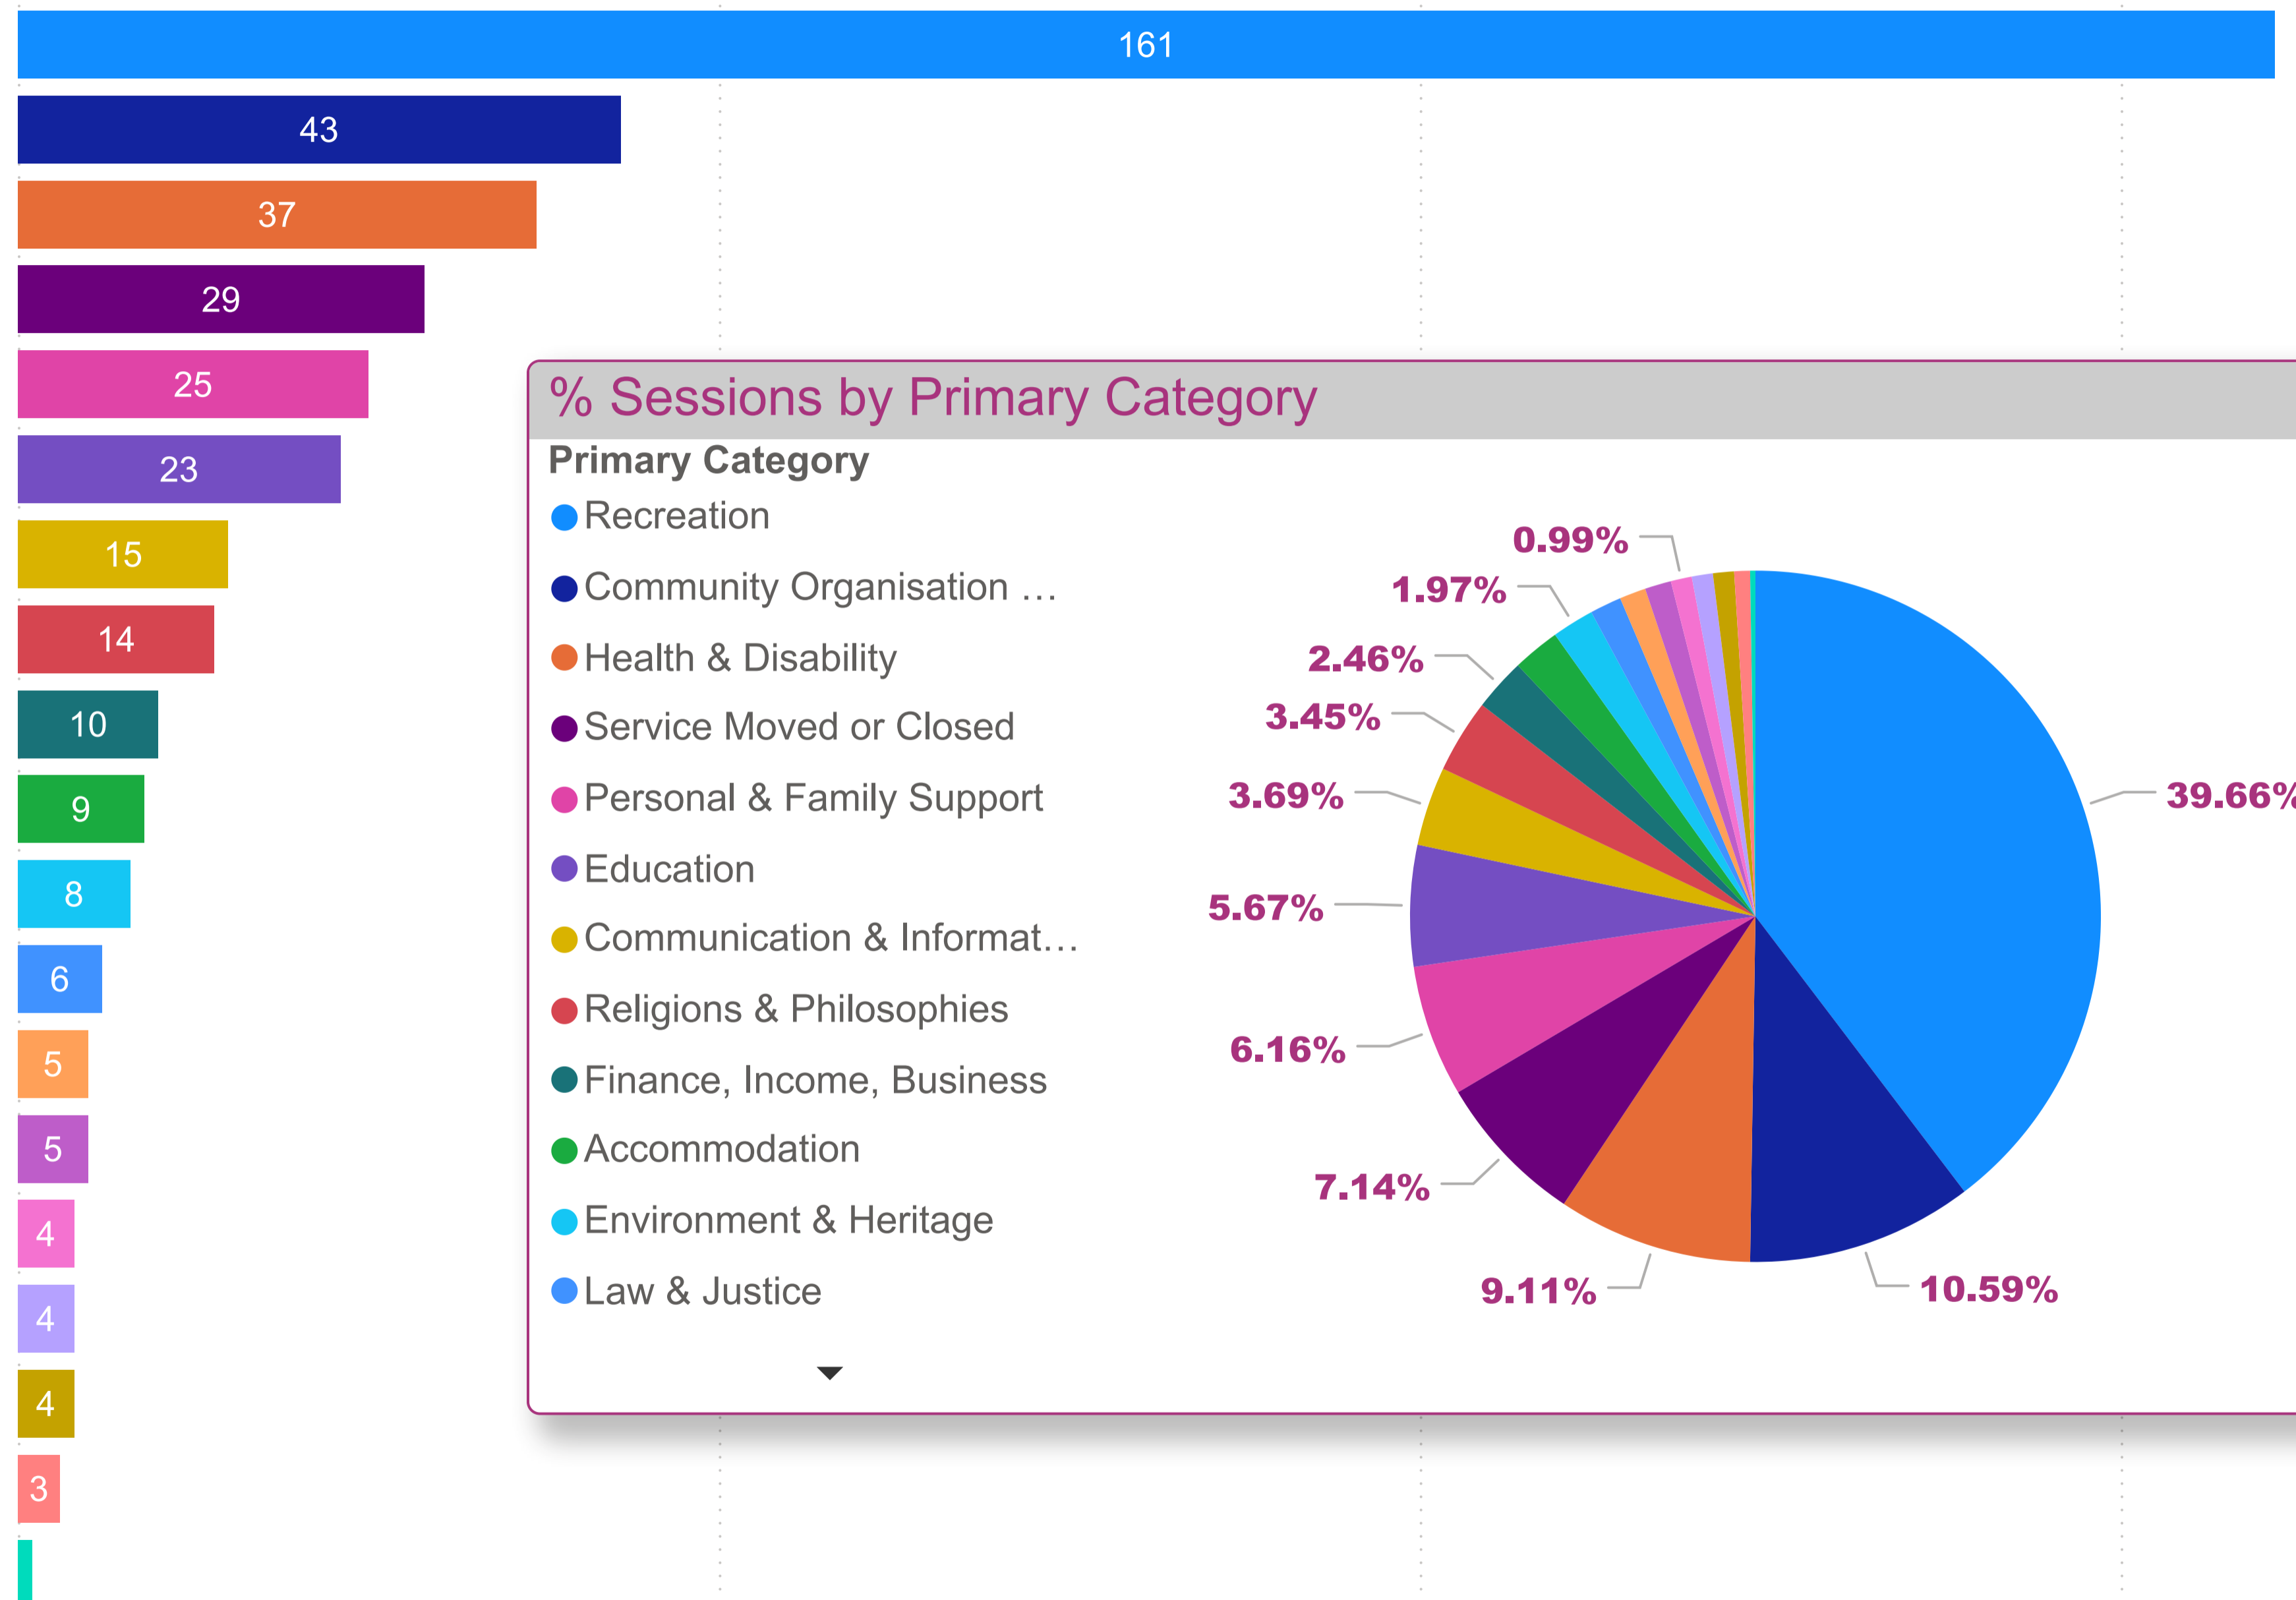

Mount Gambier- Organisation Count by Primary Category (FY 2021-2022)

Recreation
 Community Organisation & Development
 Health & Disability
 Service Moved or Closed
 Personal & Family Support
 Education
 Communication & Information Services
 Religions & Philosophies
 Finance, Income, Business
 Accommodation
 Environment & Heritage
 Law & Justice
 Citizenship, Nationality
 Material & Practical Needs
 Animals, Birds
 Employment
 Public Safety
 Government
 Transport